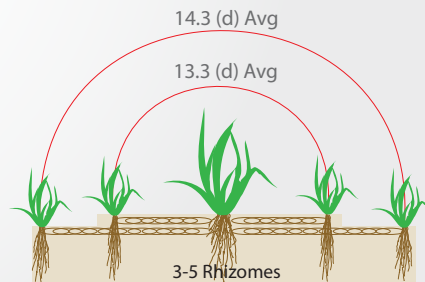

THE FOUNDATION OF EXCELLENCE
A research first approach of perfecting turfgrass performance.

Premium Tall Fescue Brand

SUNGOLD™

SUNGOLD is the newest technology in tall fescue developed by Pure-Seed Testing (Rolesville, NC & Canby, OR). Sungold's self-repairing system is more than just spreading tall fescue—it contains the best and most resilient tall fescue cultivars ever developed by PST.

TWCA® = DROUGHT TOLERANCE

SUNGOLD has extensive recovery from drought and significant water reducing capabilities. Qualified by the **Turfgrass Water Conservation Alliance**, the components of **SUNGOLD** have gone through the most rigorous drought tolerant testing to ensure the highest standards for tolerance on the market.

A HEALTHIER TURFGRASS

SUNGOLD has an unbeatable resistance to Brown Patch and its dense root system gives it excellent performance under stress. Sungold's deep rooting ability gives it greater resilience under reduced irrigation during periods of drought. Improved salt tolerance allows for irrigating with brackish water. **SUNGOLD** provides an entire recovery system, which delivers a beautiful healthy turfgrass solution.

*NOTE: **SUNGOLD** may contain Rain Dance, Sallitilo, Inspiration, Cumberland, Jump start KBG

SELF-REPAIRING SYSTEM

* diagram illustrates increased tillering and rhizome count.

The increased tillering allows for self-repairing and makes **SUNGOLD** ideal for high traffic areas, low input sports turf, sod production (recommend 5-10% Jump Start rapid establishing Kentucky bluegrass), and makes it an ideal selection for home lawns.